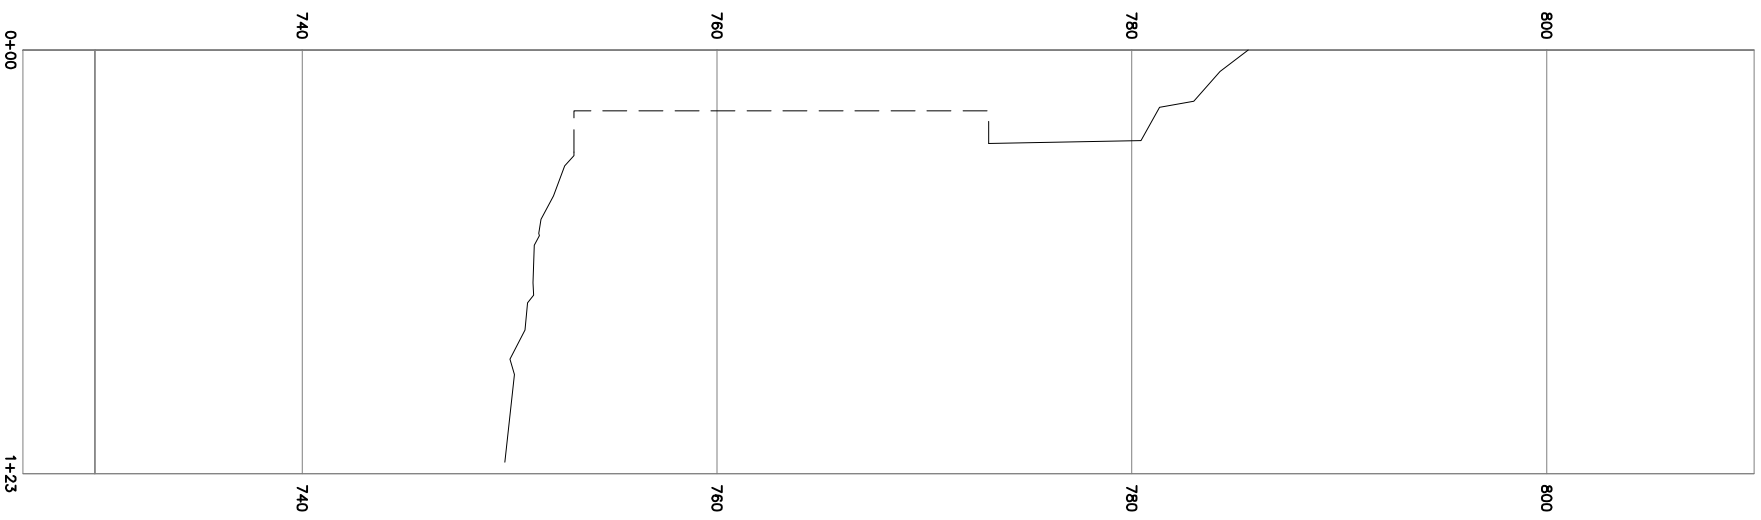

Discharge Location 1

Discharge Location 2

Discharge Location Cross Sections
St. Anthony Falls East Bank Restoration
St. Anthony Falls, Minneapolis, Minnesota