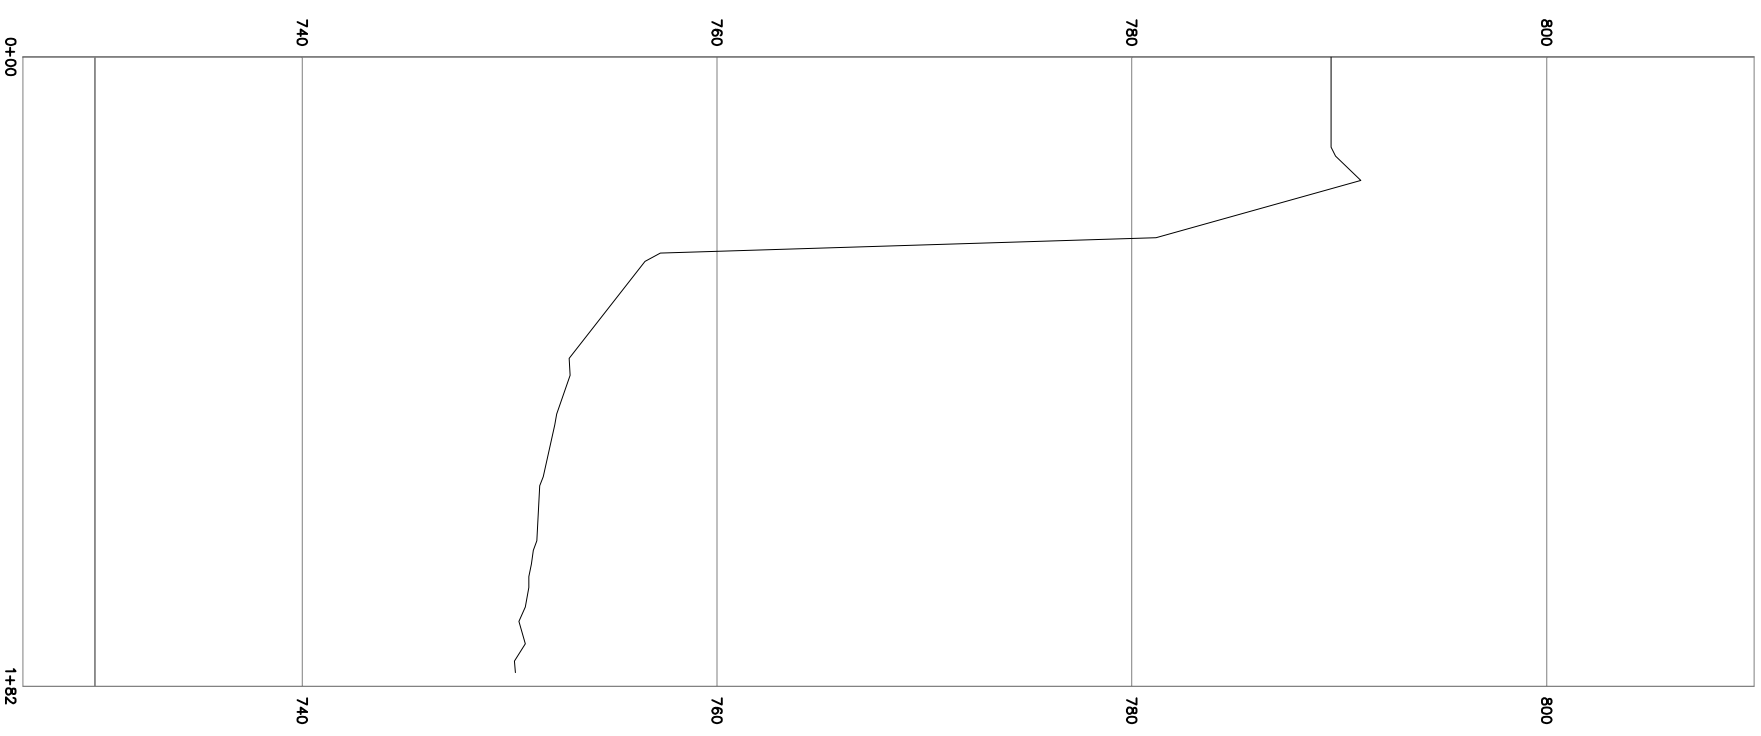

Discharge Location 1

Discharge Location 2

Discharge Location Cross Sections
St. Anthony Falls East Bank Restoration
St. Anthony Falls, Minneapolis, Minnesota