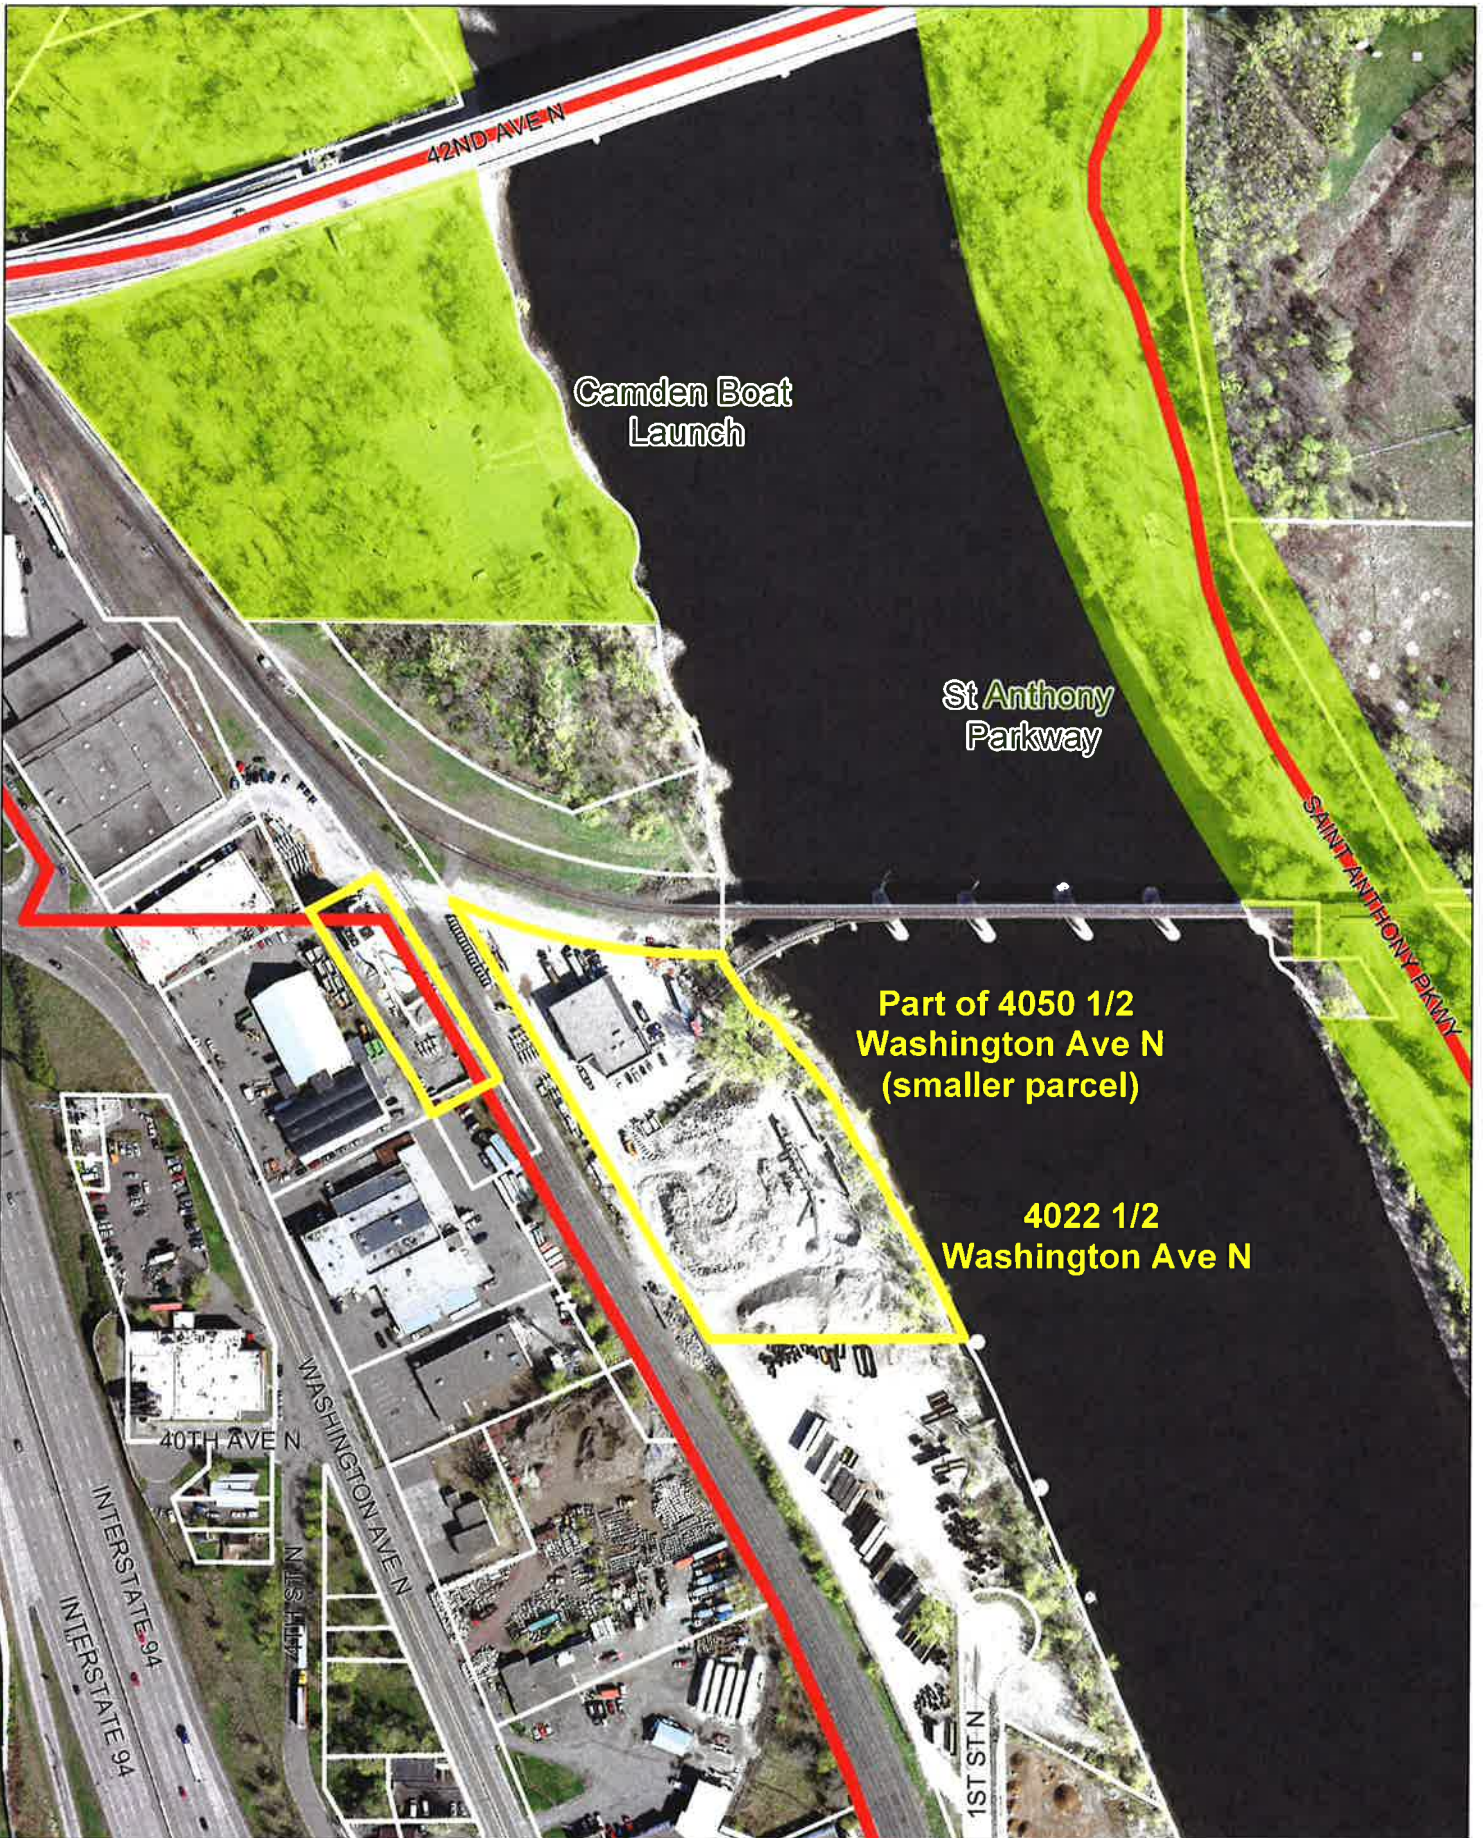

Part of 4050 1/2  
Washington Ave N

4022 1/2  
Washington Ave N

	<b>Legend</b> Identified Parcel MPRB Parcels ATF Regional Boundary		<b>Project Name / Description</b> <b>West Bank Parcel Map</b>	<b>Project Name</b> Plymouth Ave N to Camden Bridge	Map Created: 12-23-2015	Not to Scale Flight Year = 2012	

	<b>Legend</b>  Identified Parcel  MPRB Parcels		 ATF Regional Boundary		<b>Project Name / Description</b> <b>West Bank Parcel Map</b>	<b>Project Name</b> 39th Ave N to Camden Bridge	<b>Map Created:</b> 12-23-2015	<b>Not to Scale</b> Flight Year = 2012	